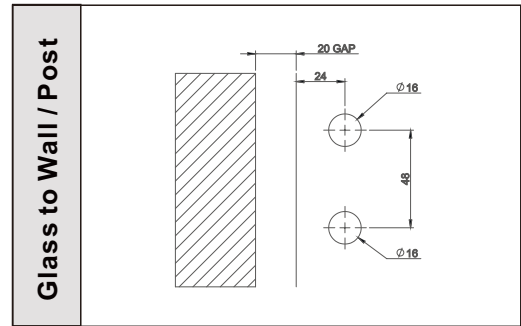

Drawing ID
C1170SH

Drawing ID
C1170SG

MATERIAL:
12mm Clear Toughened Glass

CATALOGUE AND DESCRIPTION:

- > Glass Products
- > Pool Fence Glass
- > C1170 Series Spring Hinge & Gate

NOTES:
This drawing and or specification is the property of Silver Stone Hardware Pty Ltd - and must be returned to them on request. Unauthorised use may result in Legal Action. Its contents must not be made public, nor copied, nor used directly or indirectly in any way.