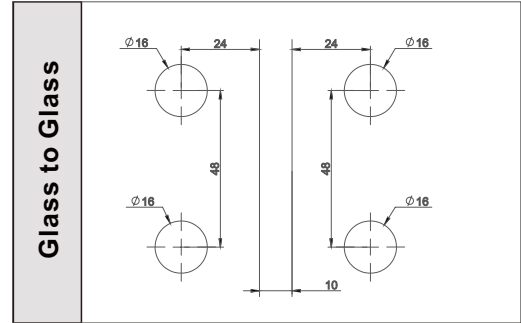

Drawing ID
C1170SH

Drawing ID
C1170SG

MATERIAL:
12mm Clear Toughened Glass

CATALOGUE AND DESCRIPTION:

- > Glass Products
- > Pool Fence Glass
- > C1170 Series Spring Hinge & Gate

NOTES:
This drawing and or specification is the property of Silver Stone Hardware Pty Ltd - and must be returned to them on request. Unauthorised use may result in Legal Action. Its contents must not be made public, nor copied, nor used directly or indirectly in any way.