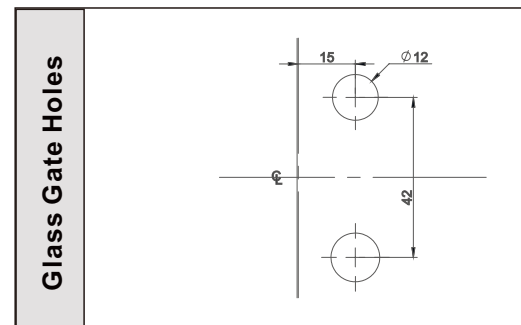

Drawing ID
C1170SH

Drawing ID
C1170SG

MATERIAL:
12mm Clear Toughened Glass

CATALOGUE AND DESCRIPTION:

- > Glass Products
- > Pool Fence Glass
- > C1170 Series Spring Hinge & Gate

NOTES:
This drawing and or specification is the property of Silver Stone Hardware Pty Ltd - and must be returned to them on request. Unauthorised use may result in Legal Action. Its contents must not be made public, nor copied, nor used directly or indirectly in any way.