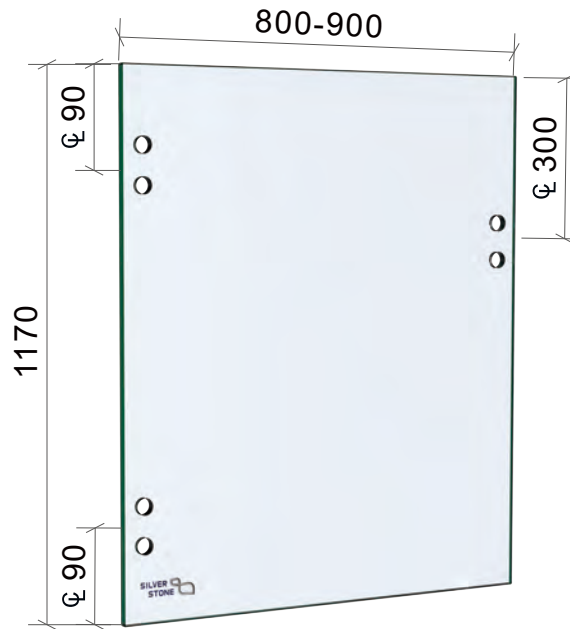

Drawing ID
C1170SH

Drawing ID
C1170SG

MATERIAL:
12mm Clear Toughened Glass

CATALOGUE AND DESCRIPTION:

- > Glass Products
- > Pool Fence Glass
- > C1170 Series Spring Hinge & Gate

NOTES:
This drawing and or specification is the property of Silver Stone Hardware Pty Ltd - and must be returned to them on request. Unauthorised use may result in Legal Action. Its contents must not be made public, nor copied, nor used directly or indirectly in any way.